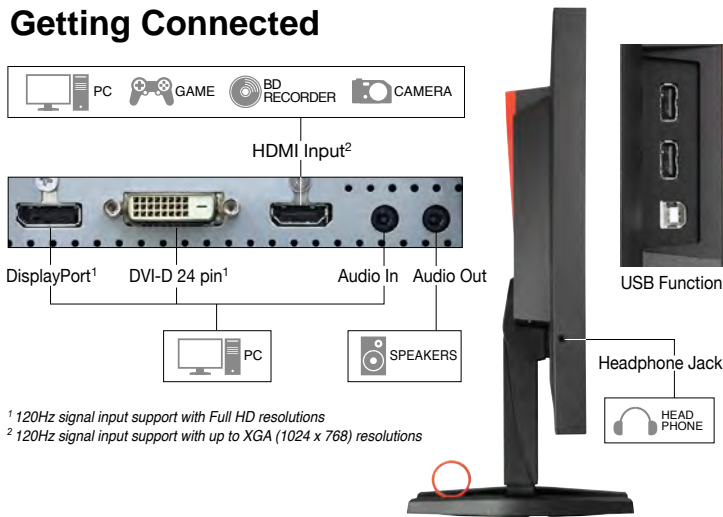

Getting Connected

¹ 120Hz signal input support with Full HD resolutions
² 120Hz signal input support with up to XGA (1024 x 768) resolutions

Best Positioning

Play games or watch videos in comfort with a stand that offers a wide range of adjustment options. The back of the monitor has a built-in handle for carrying the monitor to a LAN party or gaming tournament.