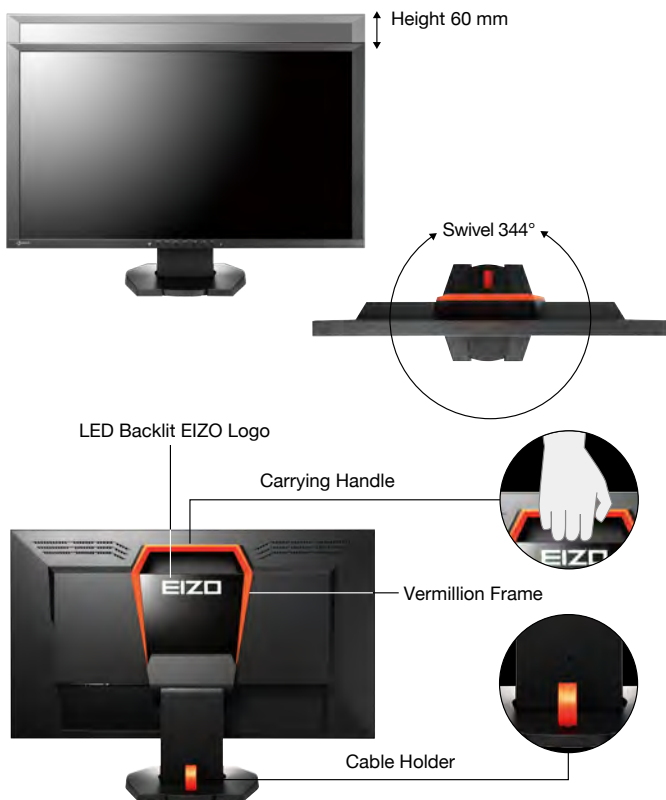

Clear Visibility with High-Contrast VA Panel

The FORIS FG2421 uses a new VA (vertical alignment) panel with a native contrast ratio of 5000:1. This is 5 times more than what other gaming monitors offer and increases the visibility in dark scenes so you can spot enemies more quickly.

Play games or watch videos in comfort with a stand that offers a wide range of adjustment options. The back of the monitor has a built-in handle for carrying the monitor to a LAN party or gaming tournament.

Designed for Gaming

The rear cabinet design features an LED backlit EIZO logo on a glossy surface surrounded by a vermilion frame. The logo glows brilliantly in a dimly-lit room or in a tournament setting. The front cabinet has a simple design so you can focus on the screen.