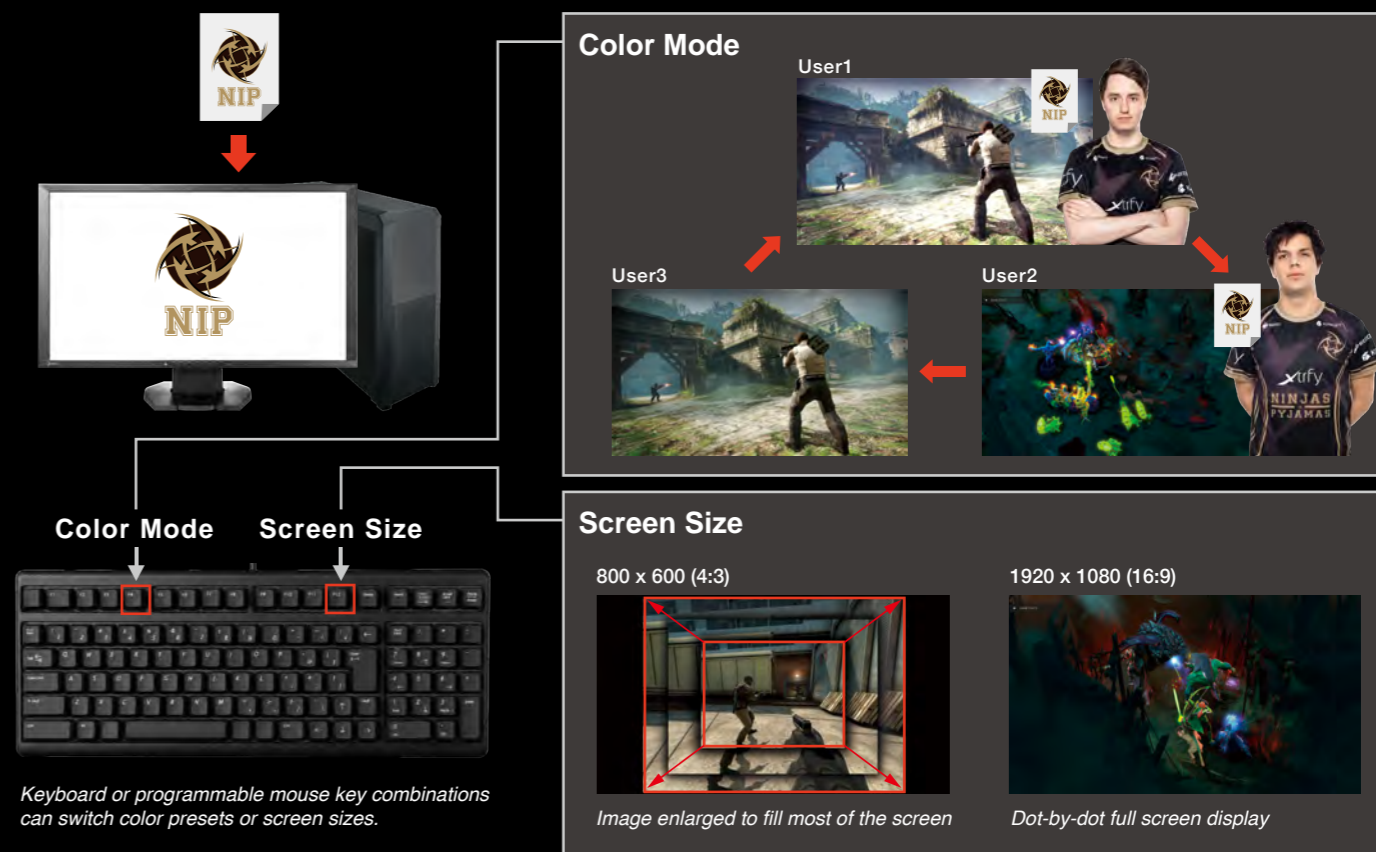

Quick Scoping with Extremely Low Input Lag

Input lag, or the time it takes for commands from a keyboard, mouse, or controller to appear on the screen, can be the difference between hitting your target and missing it. EIZO developed its own integrated circuit to ensure your commands appear onscreen without delay.

Clear Visibility with High-Contrast VA Panel

The FORIS FG2421 uses a new VA (vertical alignment) panel with a native contrast ratio of 5000:1. This is 5 times more than what other gaming monitors offer and increases the visibility in dark scenes so you can spot enemies more quickly.

Play games or watch videos in comfort with a stand that offers a wide range of adjustment options. The back of the monitor has a built-in handle for carrying the monitor to a LAN party or gaming tournament.

Designed for Gaming

The rear cabinet design features an LED backlit EIZO logo on a glossy surface surrounded by a vermilion frame. The logo glows brilliantly in a dimly-lit room or in a tournament setting. The front cabinet has a simple design so you can focus on the screen.