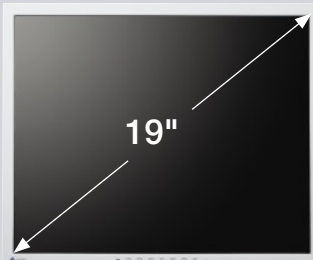

## Screen Size

Gray **19"** VA panel technology  
Speakers

Audio ArcSwing stand  
Overdrive EzUp stand

Stand Type **Panel**

Height Adjustable stand  
TN panel technology

**Color** **17"**  
Black

## Monitor Size

First select the 19" or 17" screen size.

— or —

2