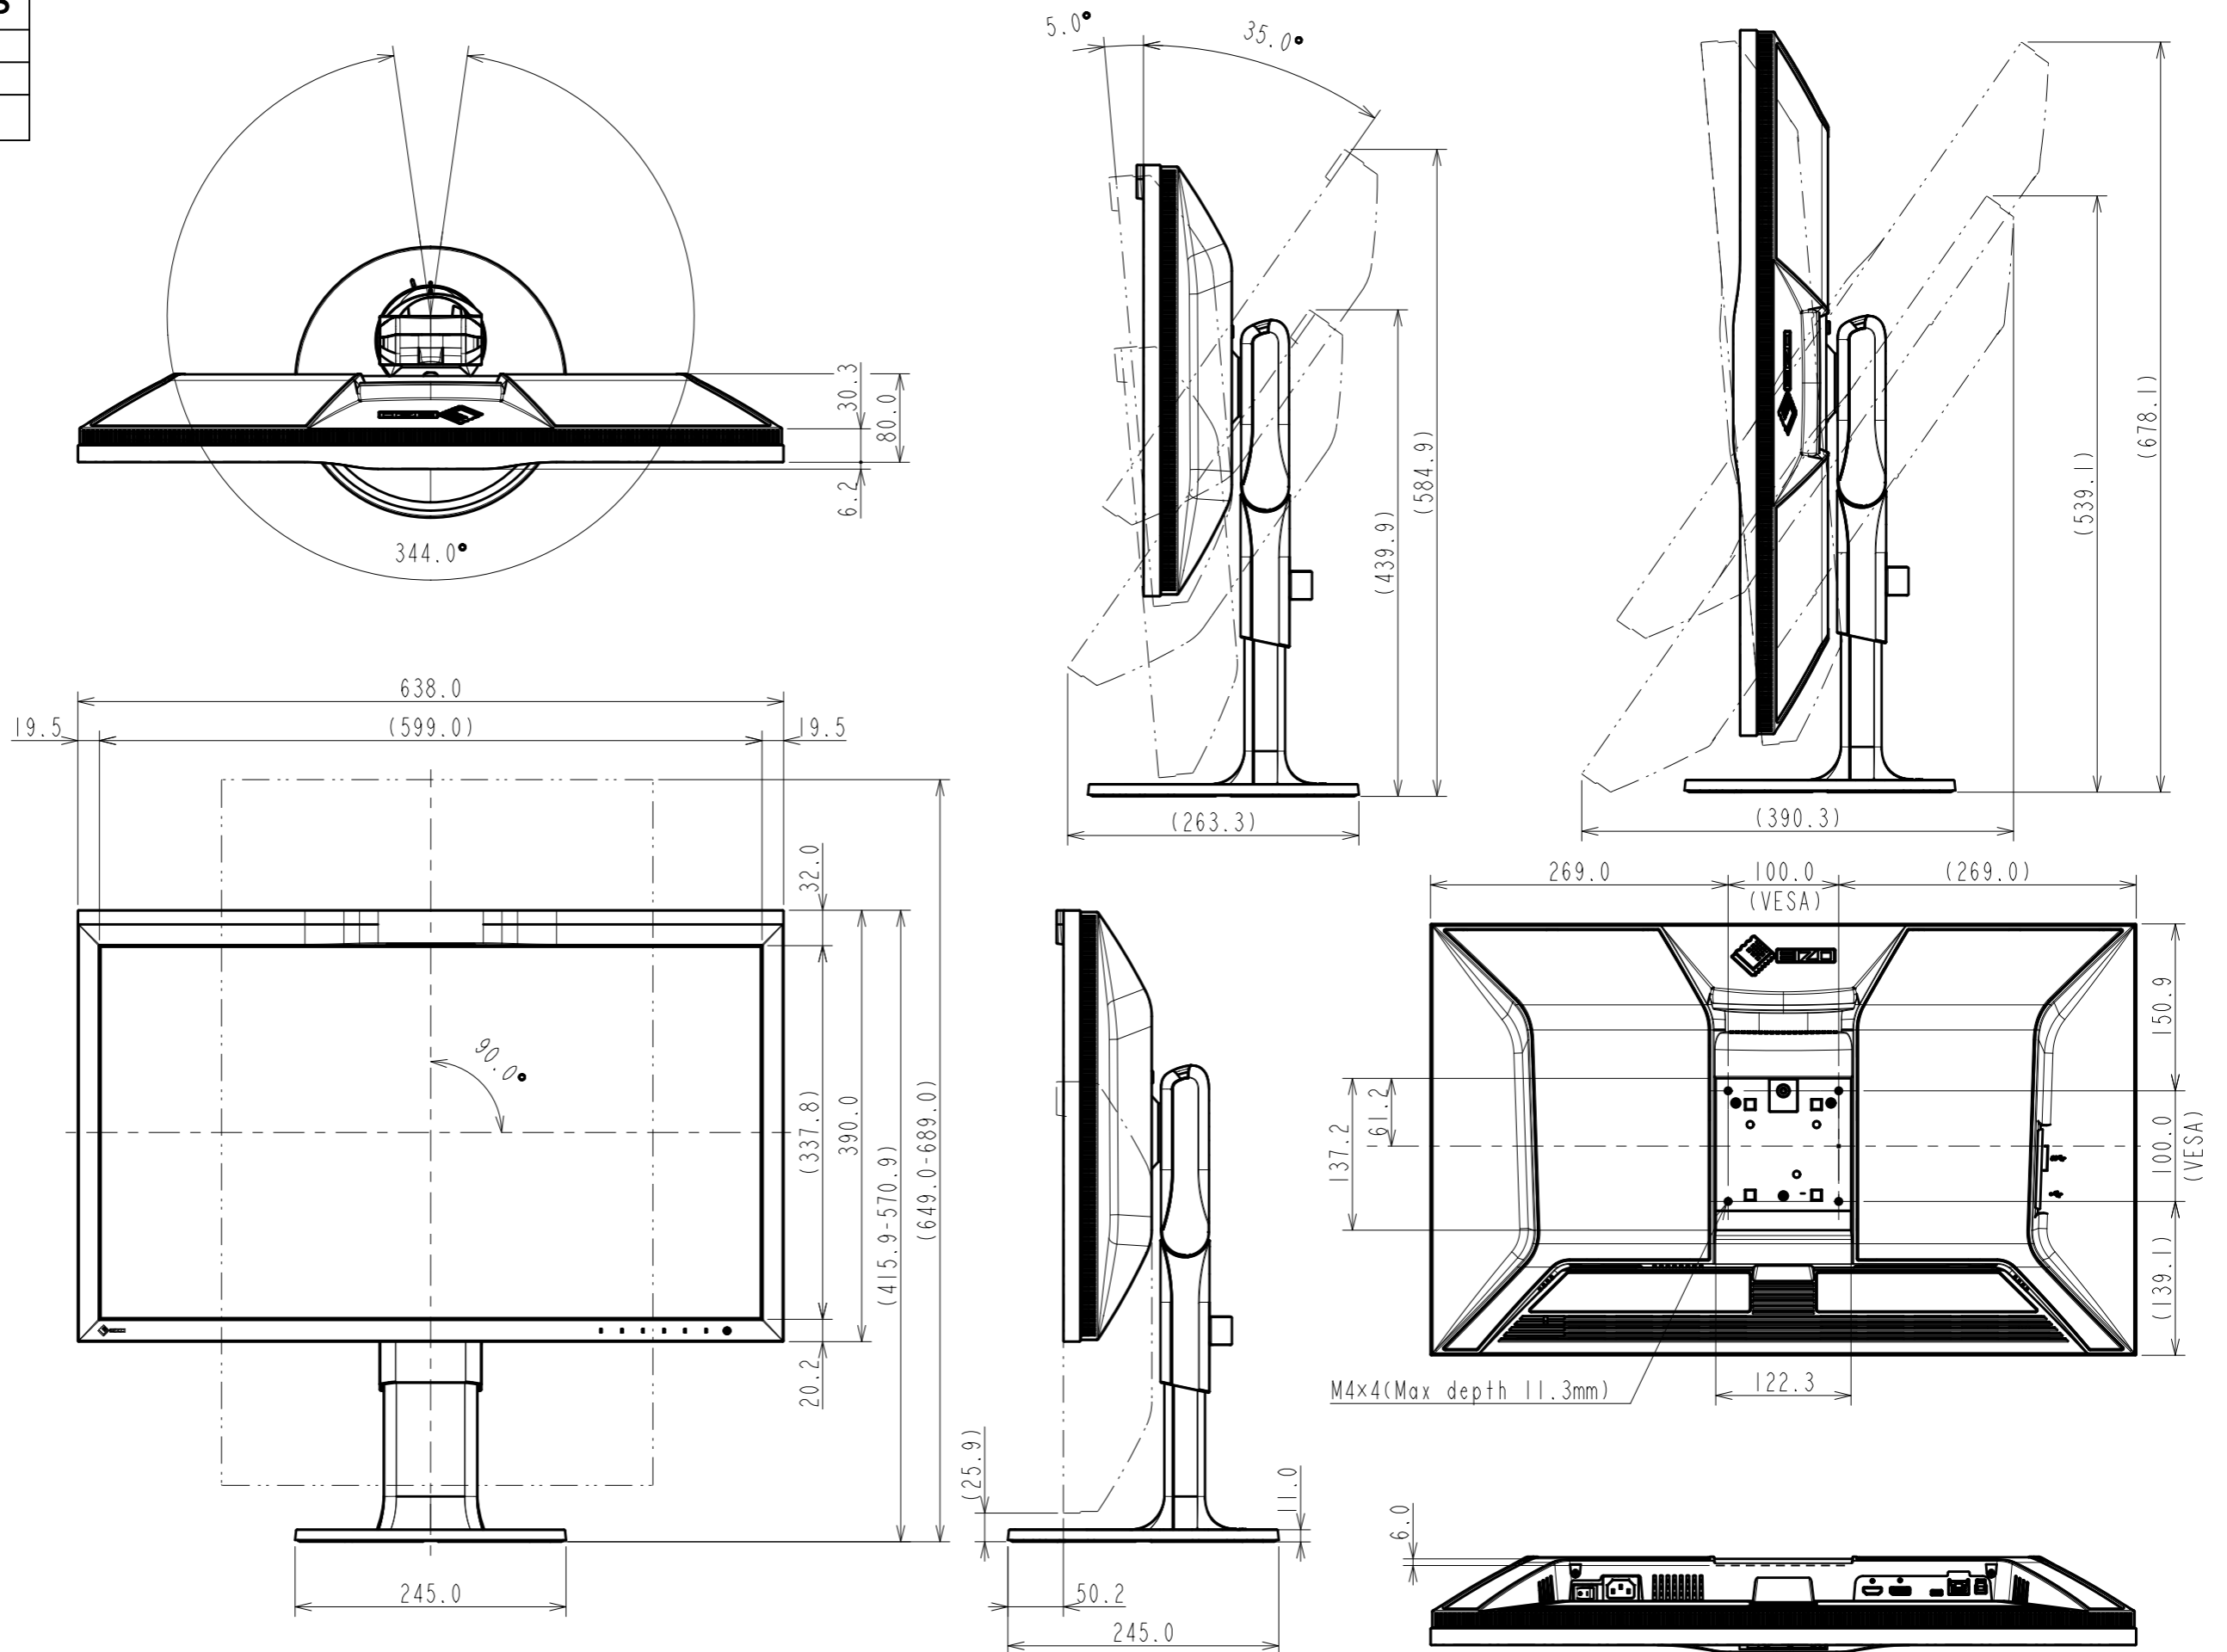

OUTLINE DIMENSIONS

MODEL CG2700S

UNIT mm

EIZO Corporation

OUTLINE DIMENSIONS

MODEL CG2700S

UNIT mm

EIZO Corporation