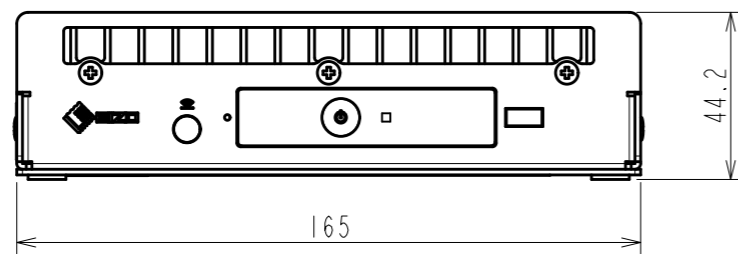

OUTLINE DIMENSIONS

MODEL	DX0212-1P
UNIT	mm

EIZO Corporation

OUTLINE DIMENSIONS	
MODEL	IR-Extender
UNIT	mm
EIZO Corporation	