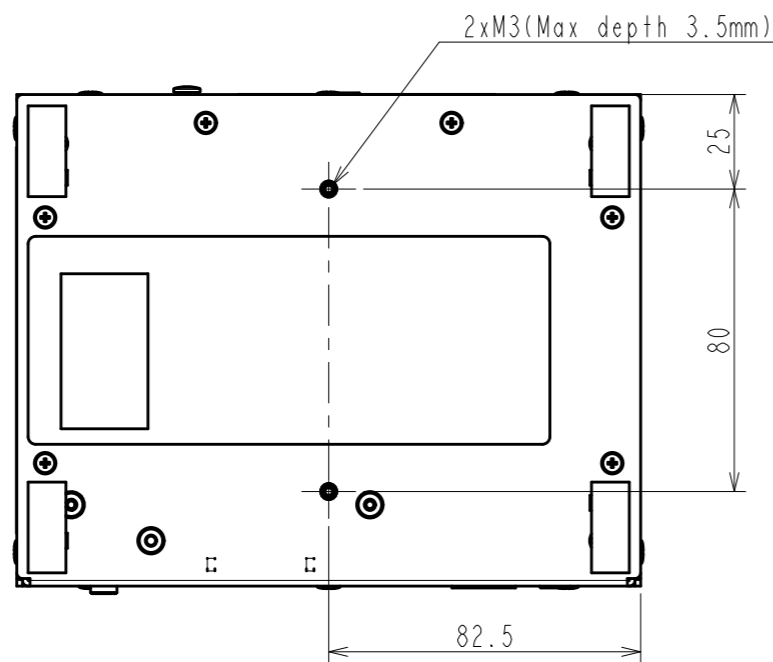

OUTLINE DIMENSIONS

MODEL	DX0212-1P
UNIT	mm

EIZO Corporation

OUTLINE DIMENSIONS	
MODEL	IR-Extender
UNIT	mm
EIZO Corporation	