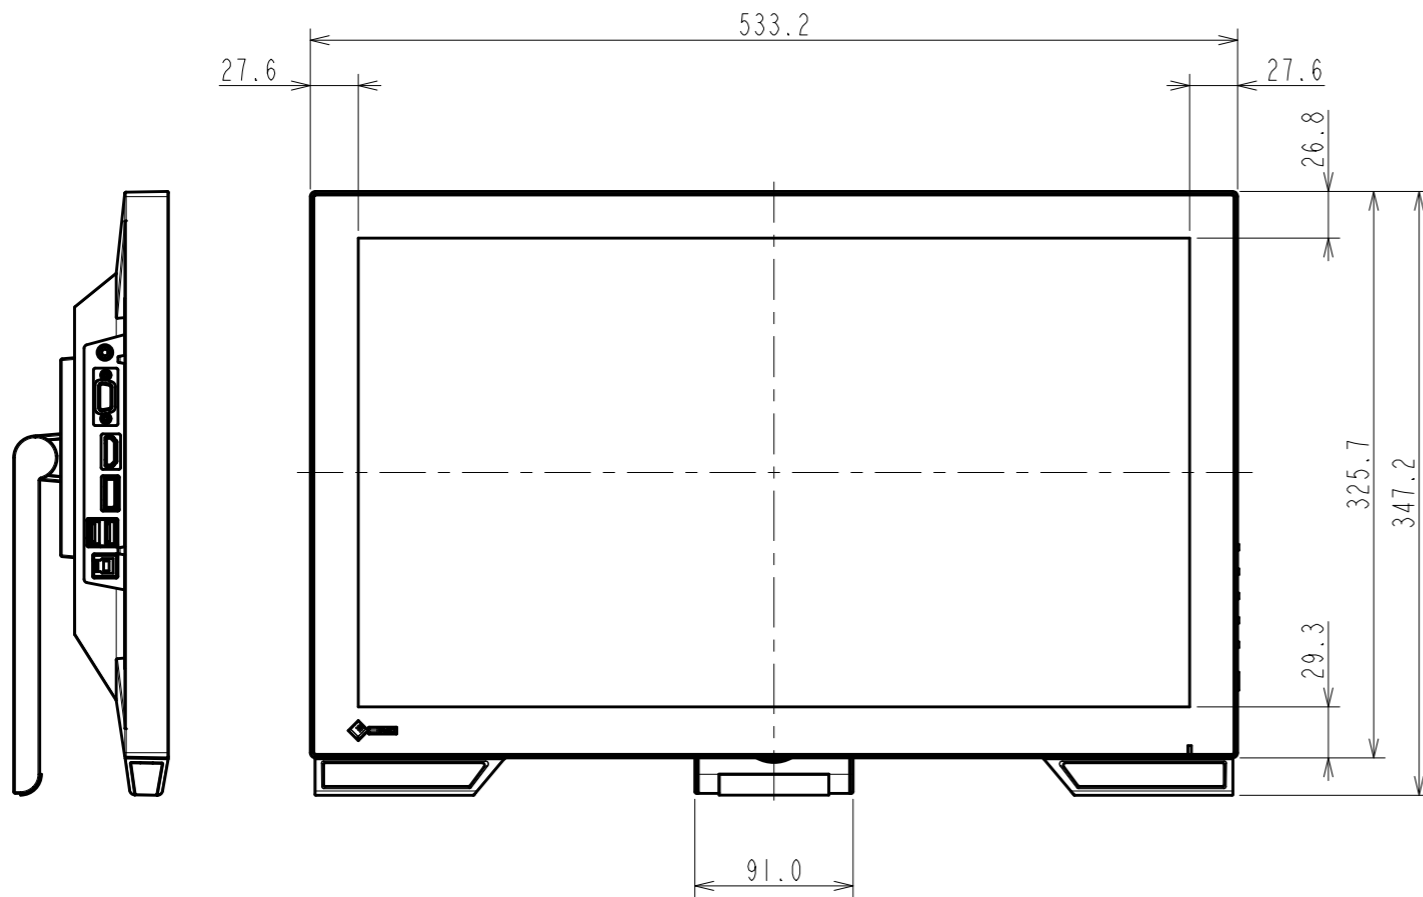

OUTLINE DIMENSIONS

MODEL FDF2182WT

UNIT mm

EIZO Corporation

OUTLINE DIMENSIONS

MODEL FDF2182WT

UNIT mm

EIZO Corporation

4xM4(Max Depth 10.0mm)