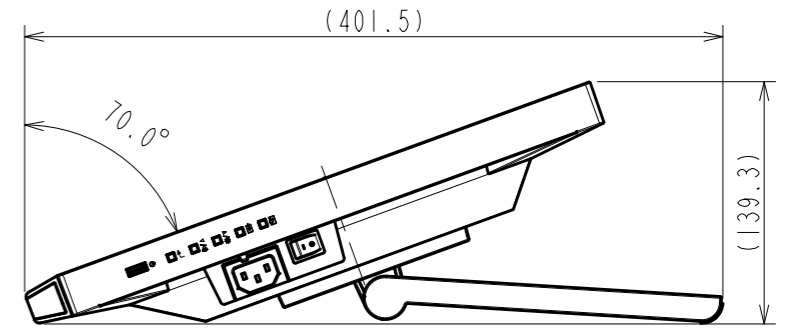

OUTLINE DIMENSIONS

MODEL FDF2182WT

UNIT mm

EIZO Corporation

OUTLINE DIMENSIONS

MODEL FDF2182WT

UNIT mm

EIZO Corporation

4xM4(Max Depth 10.0mm)