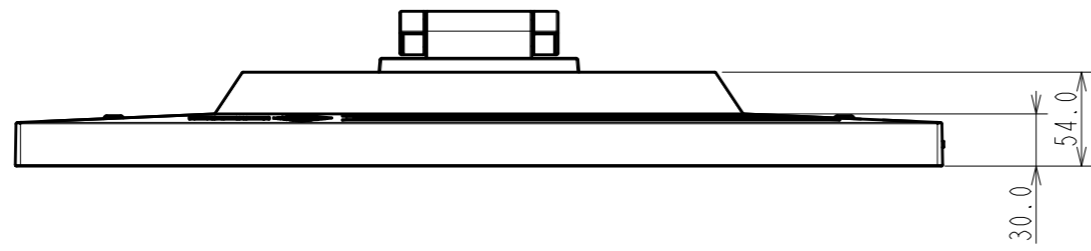

OUTLINE DIMENSIONS

MODEL FDF2182WT

UNIT mm

EIZO Corporation

OUTLINE DIMENSIONS

MODEL FDF2182WT

UNIT mm

EIZO Corporation

4xM4(Max Depth 10.0mm)