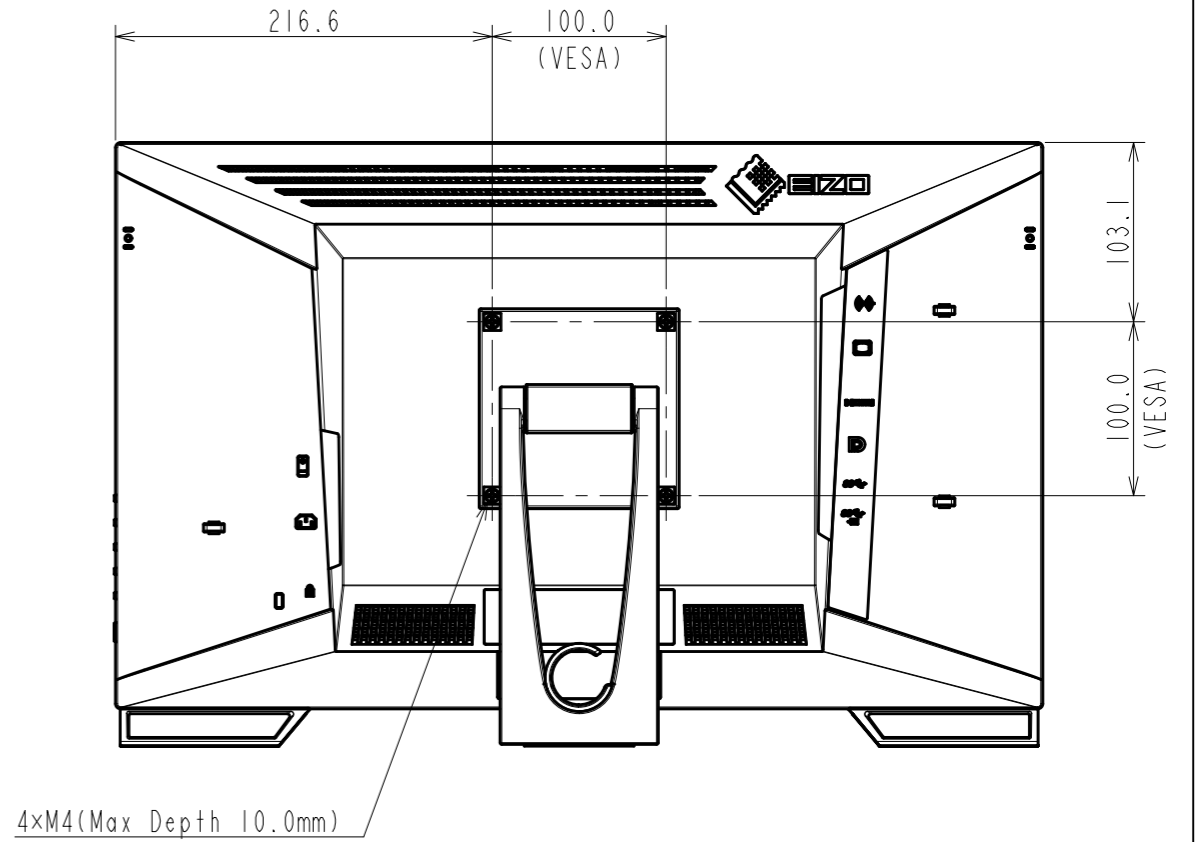

OUTLINE DIMENSIONS

MODEL FDF2182WT

UNIT mm

EIZO Corporation

OUTLINE DIMENSIONS

MODEL FDF2182WT

UNIT mm

EIZO Corporation

4xM4(Max Depth 10.0mm)