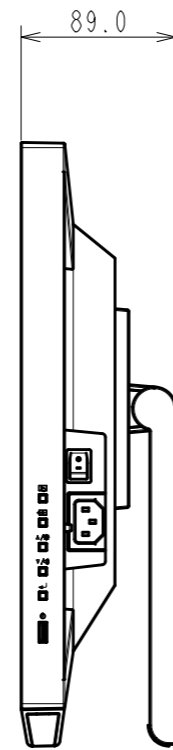

OUTLINE DIMENSIONS

MODEL FDF2182WT

UNIT mm

EIZO Corporation

OUTLINE DIMENSIONS

MODEL FDF2182WT

UNIT mm

EIZO Corporation

4xM4(Max Depth 10.0mm)