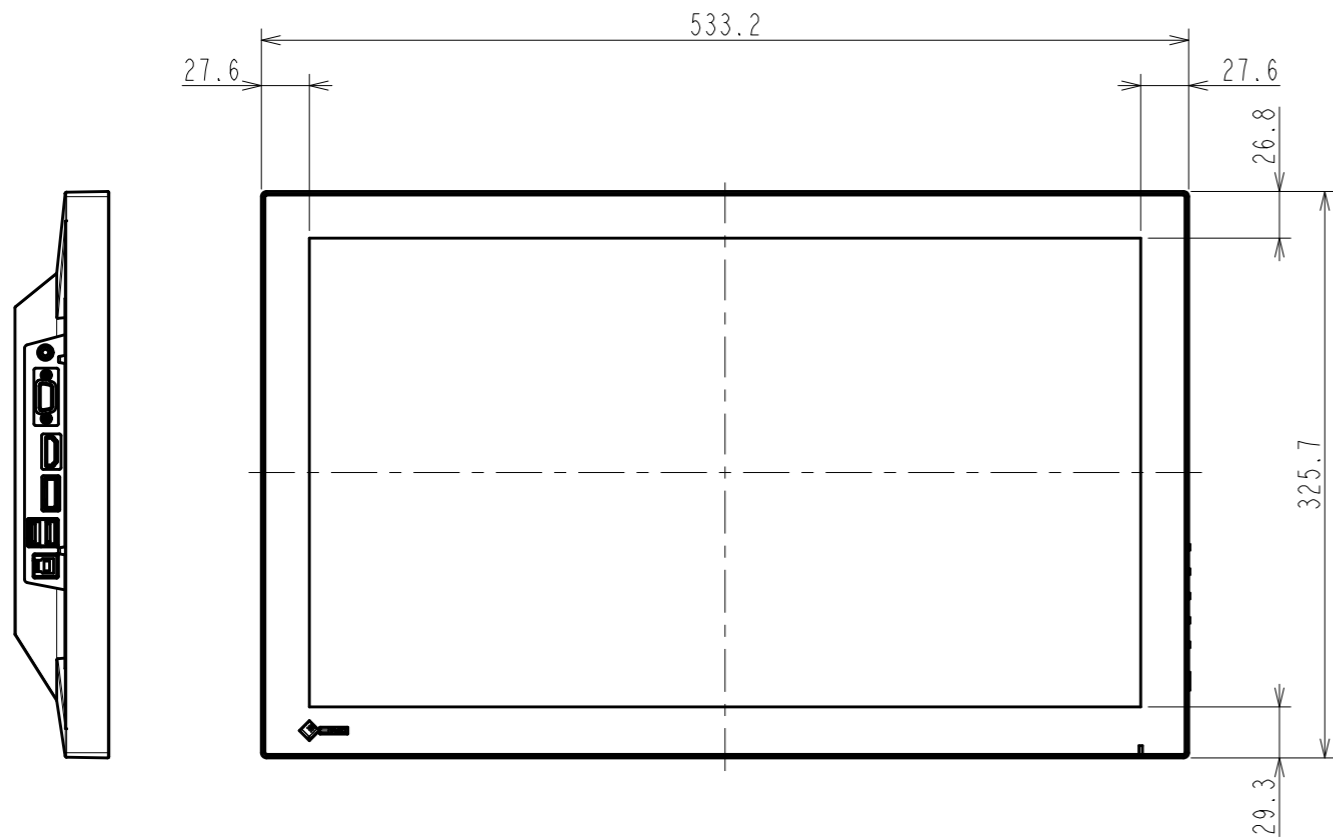

OUTLINE DIMENSIONS

MODEL FDF2182WT

UNIT mm

EIZO Corporation

OUTLINE DIMENSIONS

MODEL FDF2182WT

UNIT mm

EIZO Corporation

4xM4(Max Depth 10.0mm)