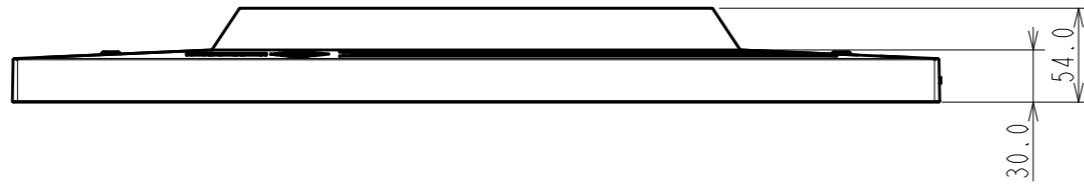

OUTLINE DIMENSIONS

MODEL FDF2182WT

UNIT mm

EIZO Corporation

OUTLINE DIMENSIONS

MODEL FDF2182WT

UNIT mm

EIZO Corporation

4xM4(Max Depth 10.0mm)