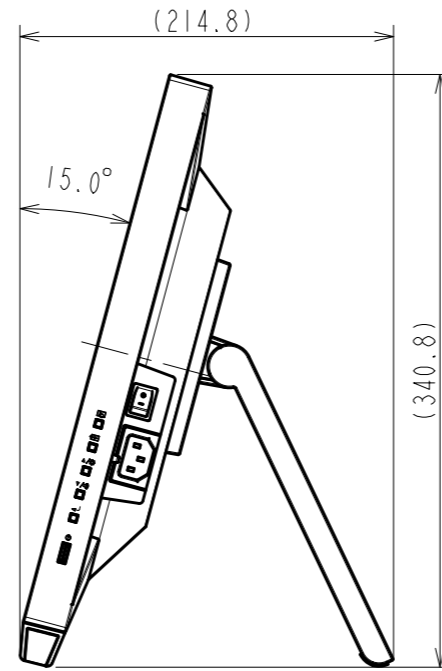

OUTLINE DIMENSIONS

MODEL FDF2182WT

UNIT mm

EIZO Corporation

OUTLINE DIMENSIONS

MODEL FDF2182WT

UNIT mm

EIZO Corporation

4xM4(Max Depth 10.0mm)