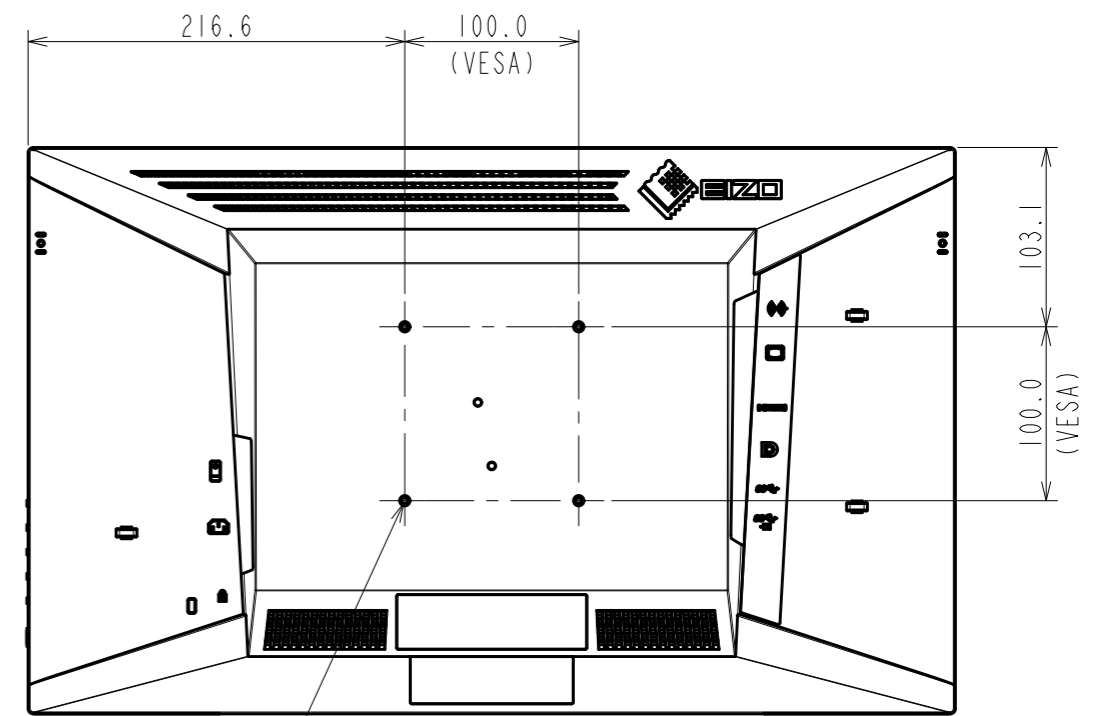

OUTLINE DIMENSIONS

MODEL FDF2182WT

UNIT mm

EIZO Corporation

OUTLINE DIMENSIONS

MODEL FDF2182WT

UNIT mm

EIZO Corporation

4xM4(Max Depth 10.0mm)