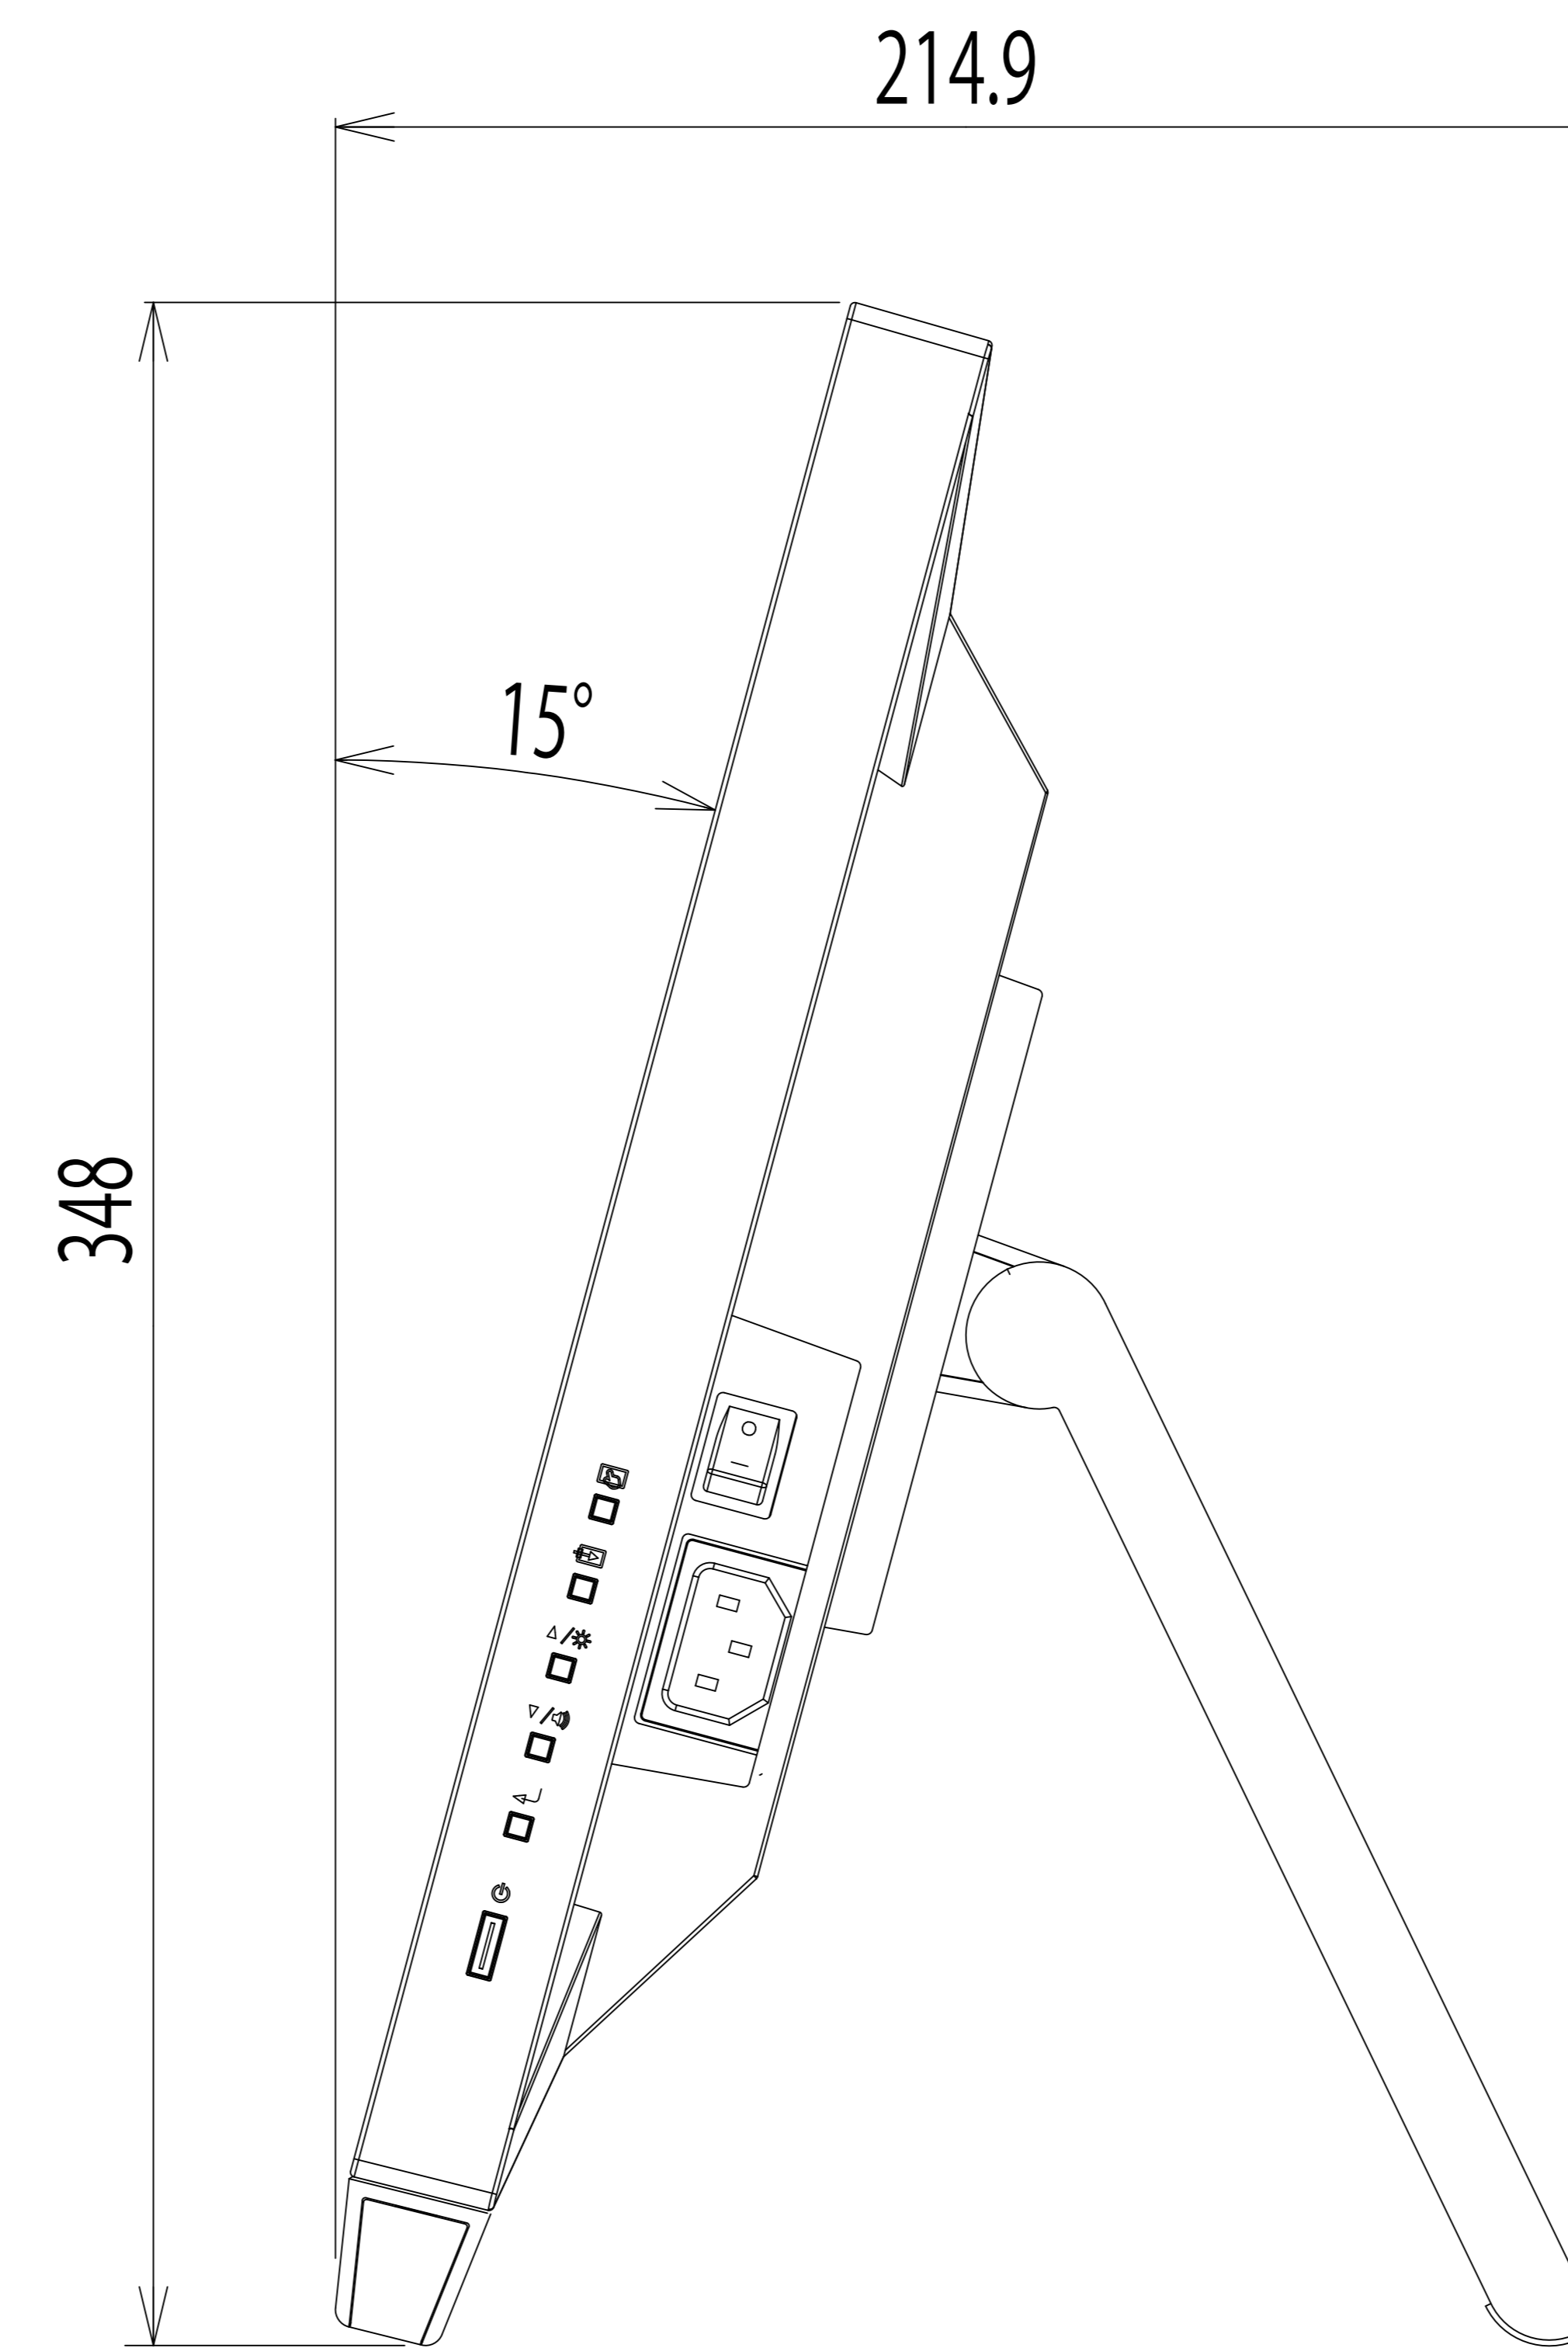

OUTLINE DIMENSIONS

MODEL	FDS1782T
UNIT	mm
EIZO Corporation	

OUTLINE DIMENSIONS

MODEL FDS1782T

UNIT mm

EIZO Corporation