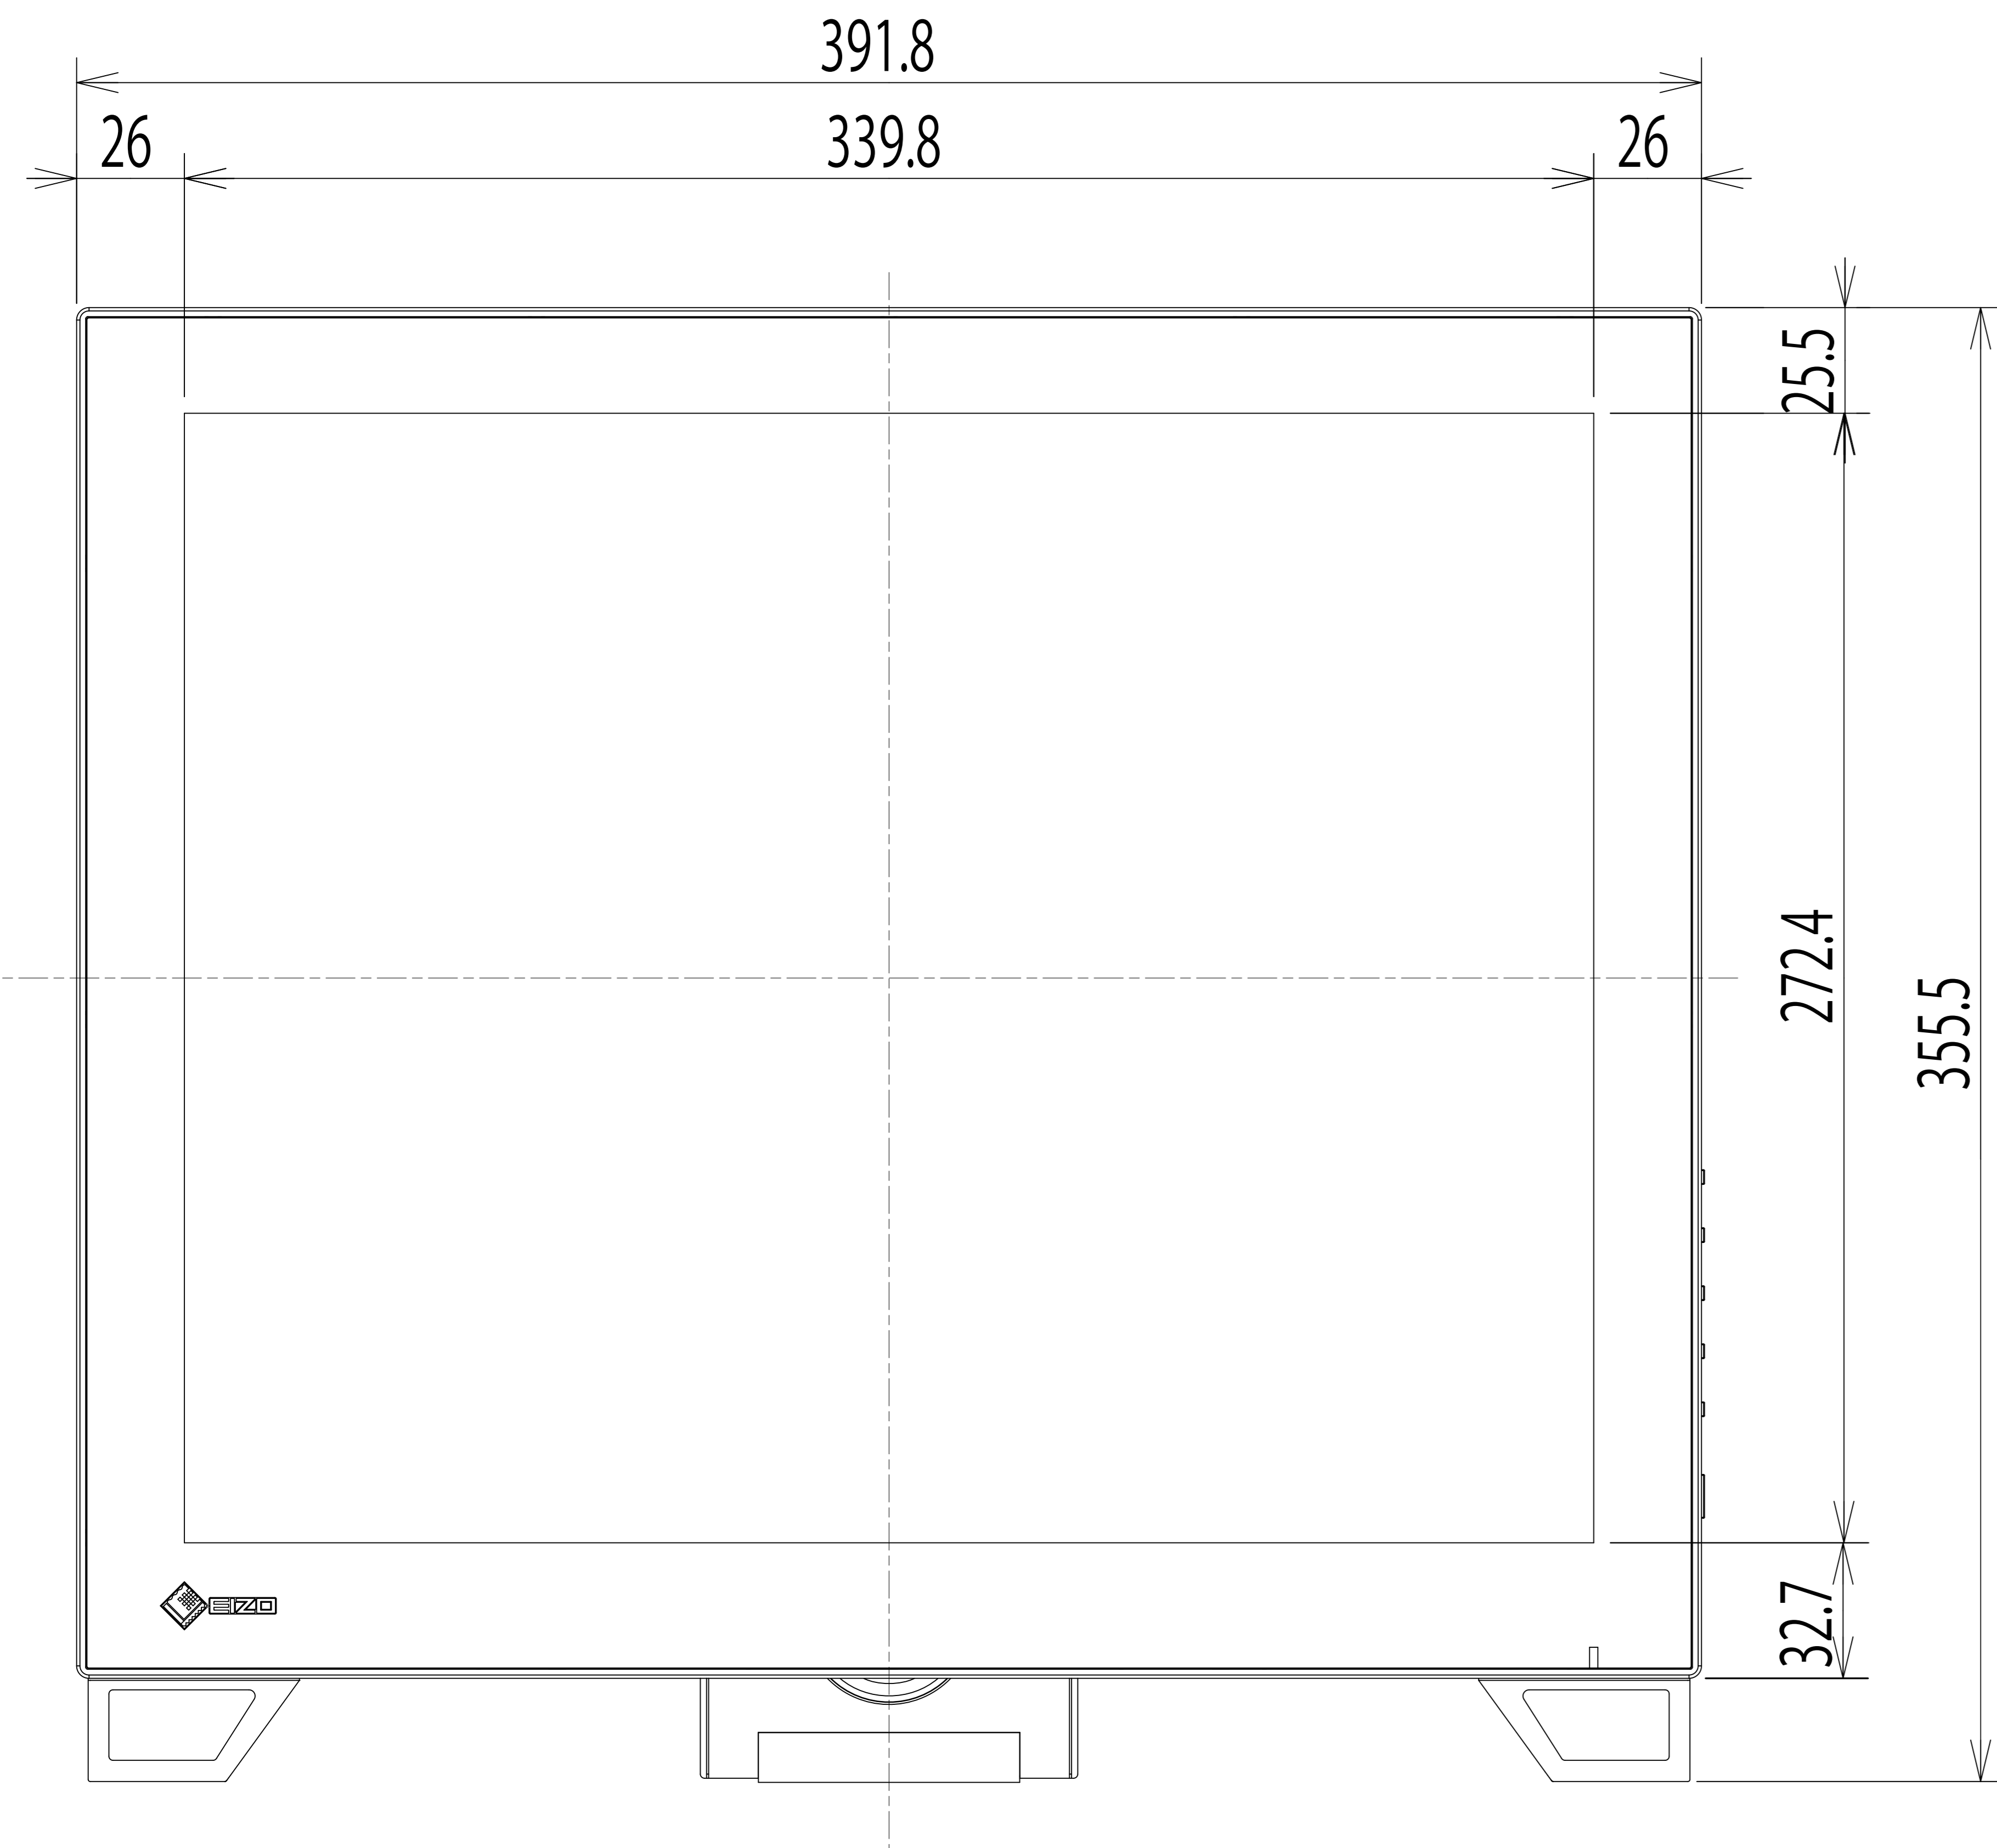

OUTLINE DIMENSIONS

MODEL	FDS1782T
UNIT	mm
EIZO Corporation	

OUTLINE DIMENSIONS

MODEL FDS1782T

UNIT mm

EIZO Corporation