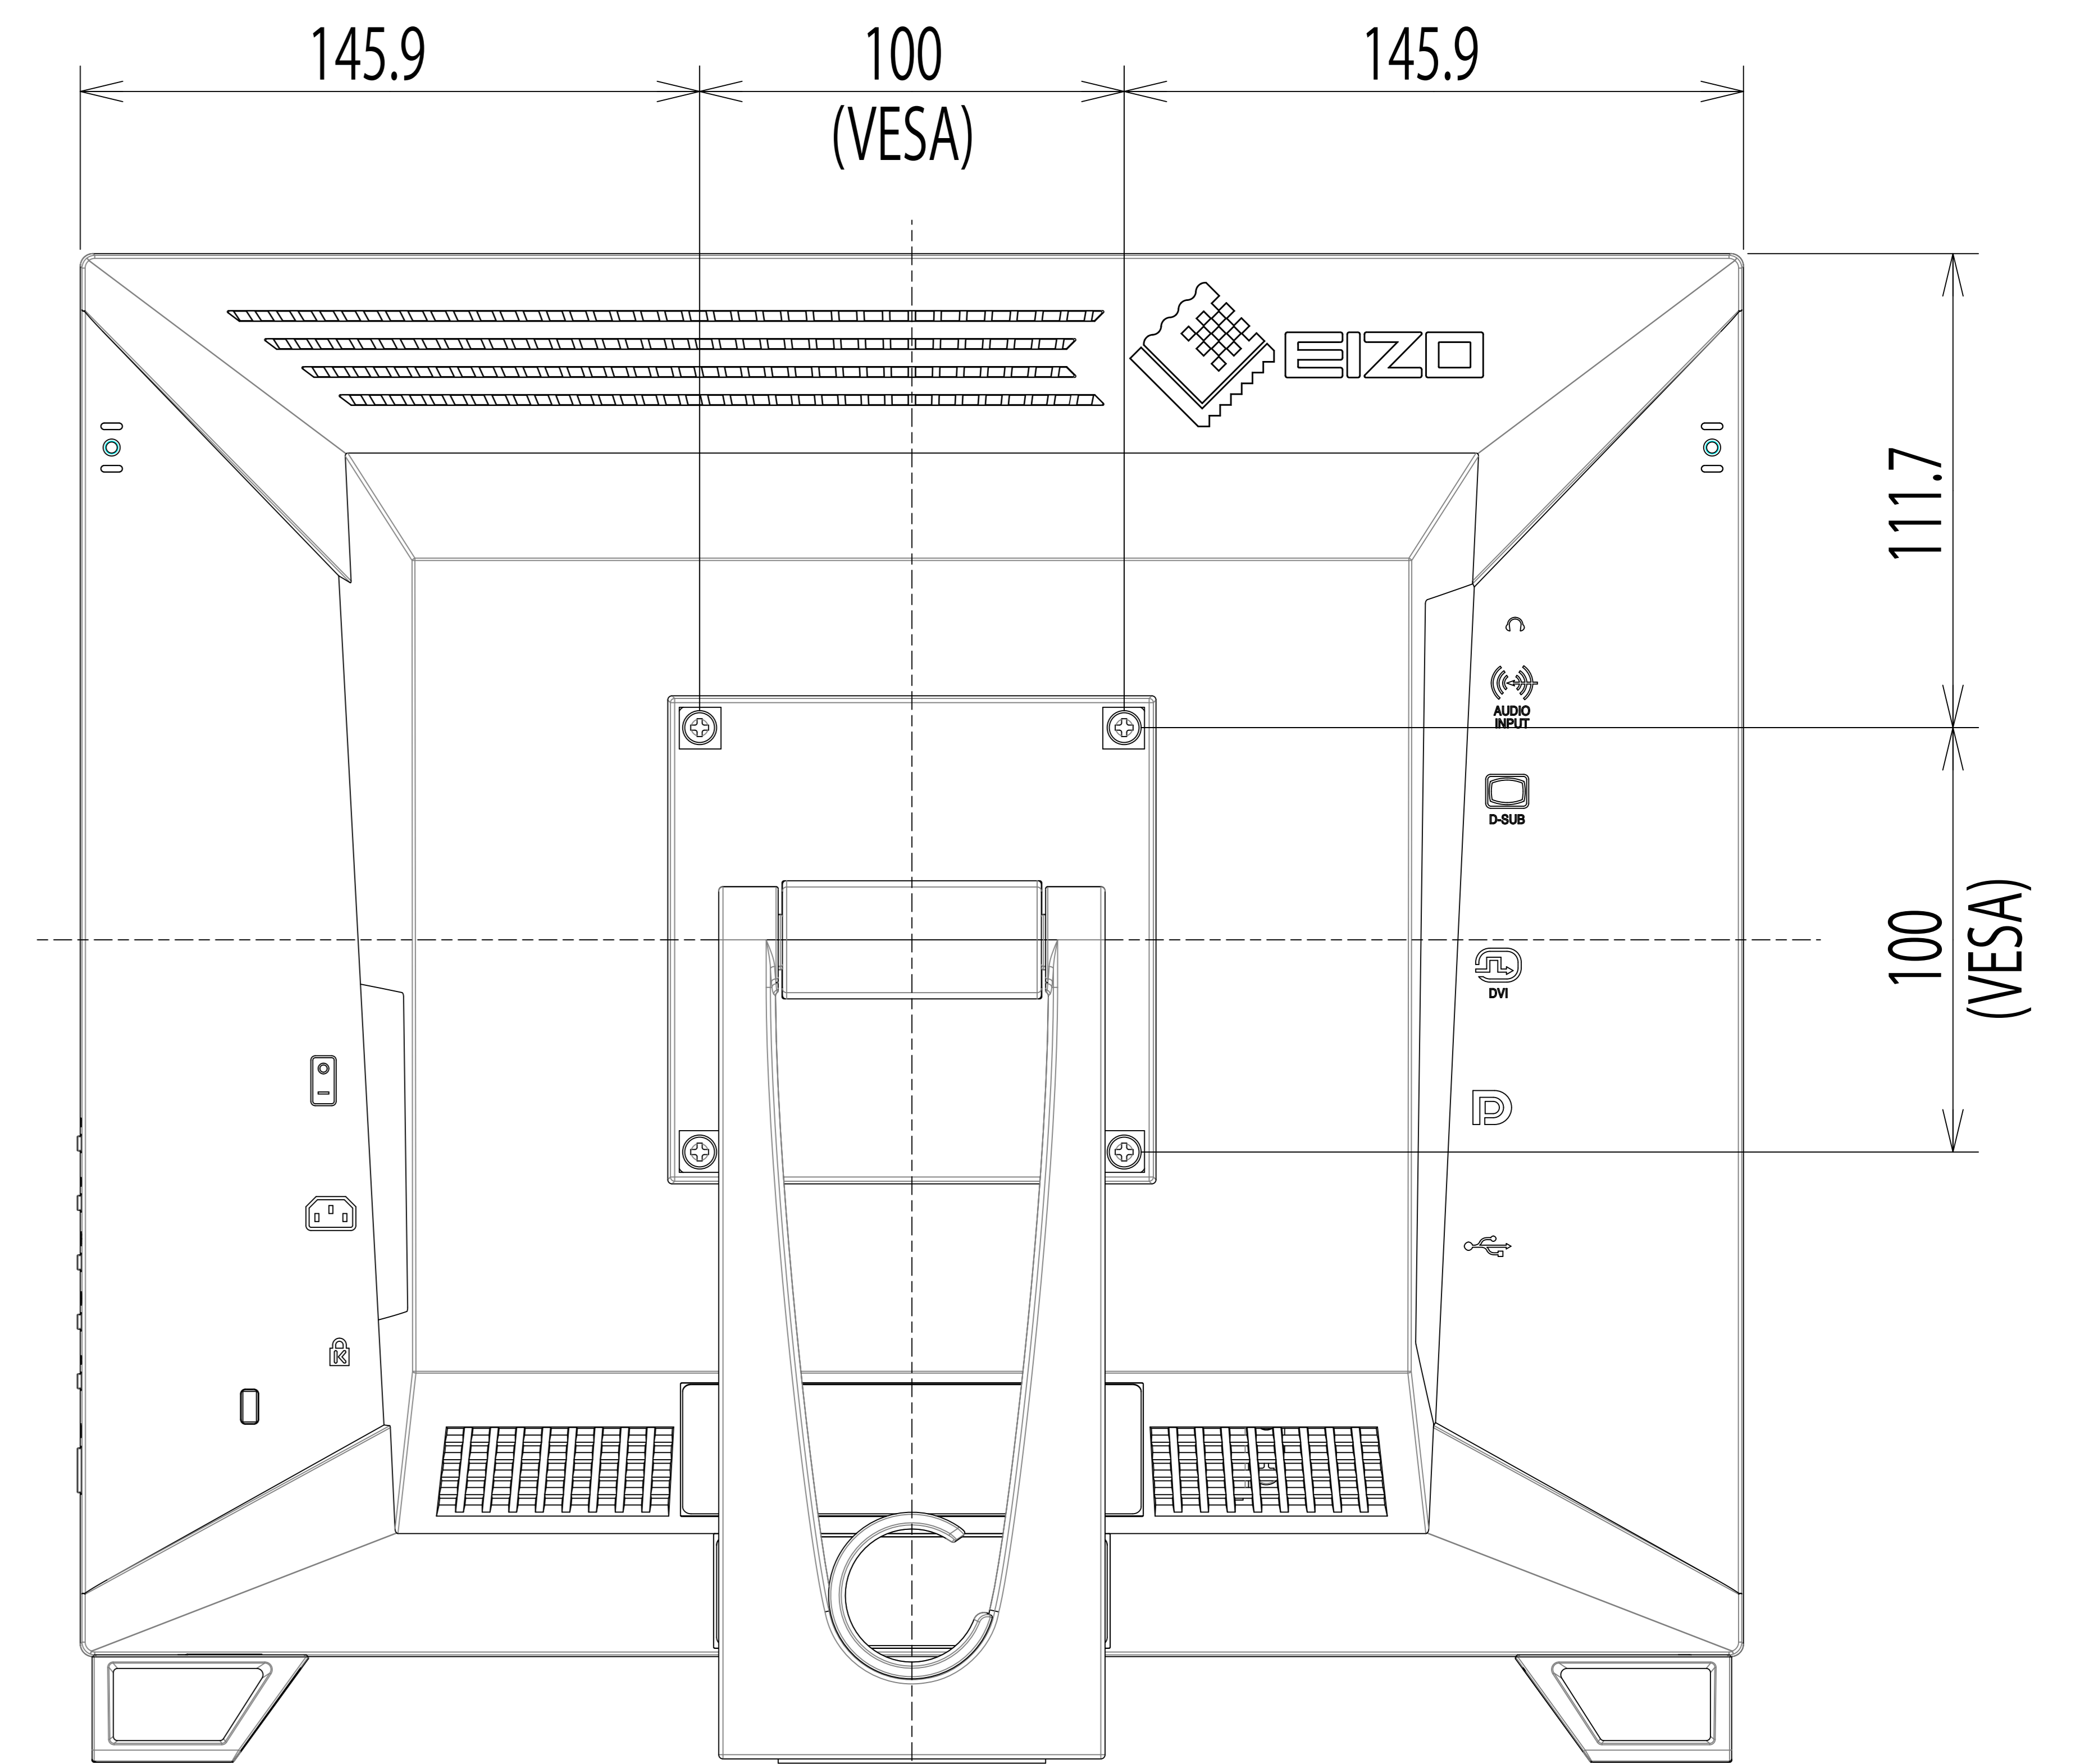

OUTLINE DIMENSIONS

MODEL	FDS1782T
UNIT	mm
EIZO Corporation	

OUTLINE DIMENSIONS

MODEL FDS1782T

UNIT mm

EIZO Corporation