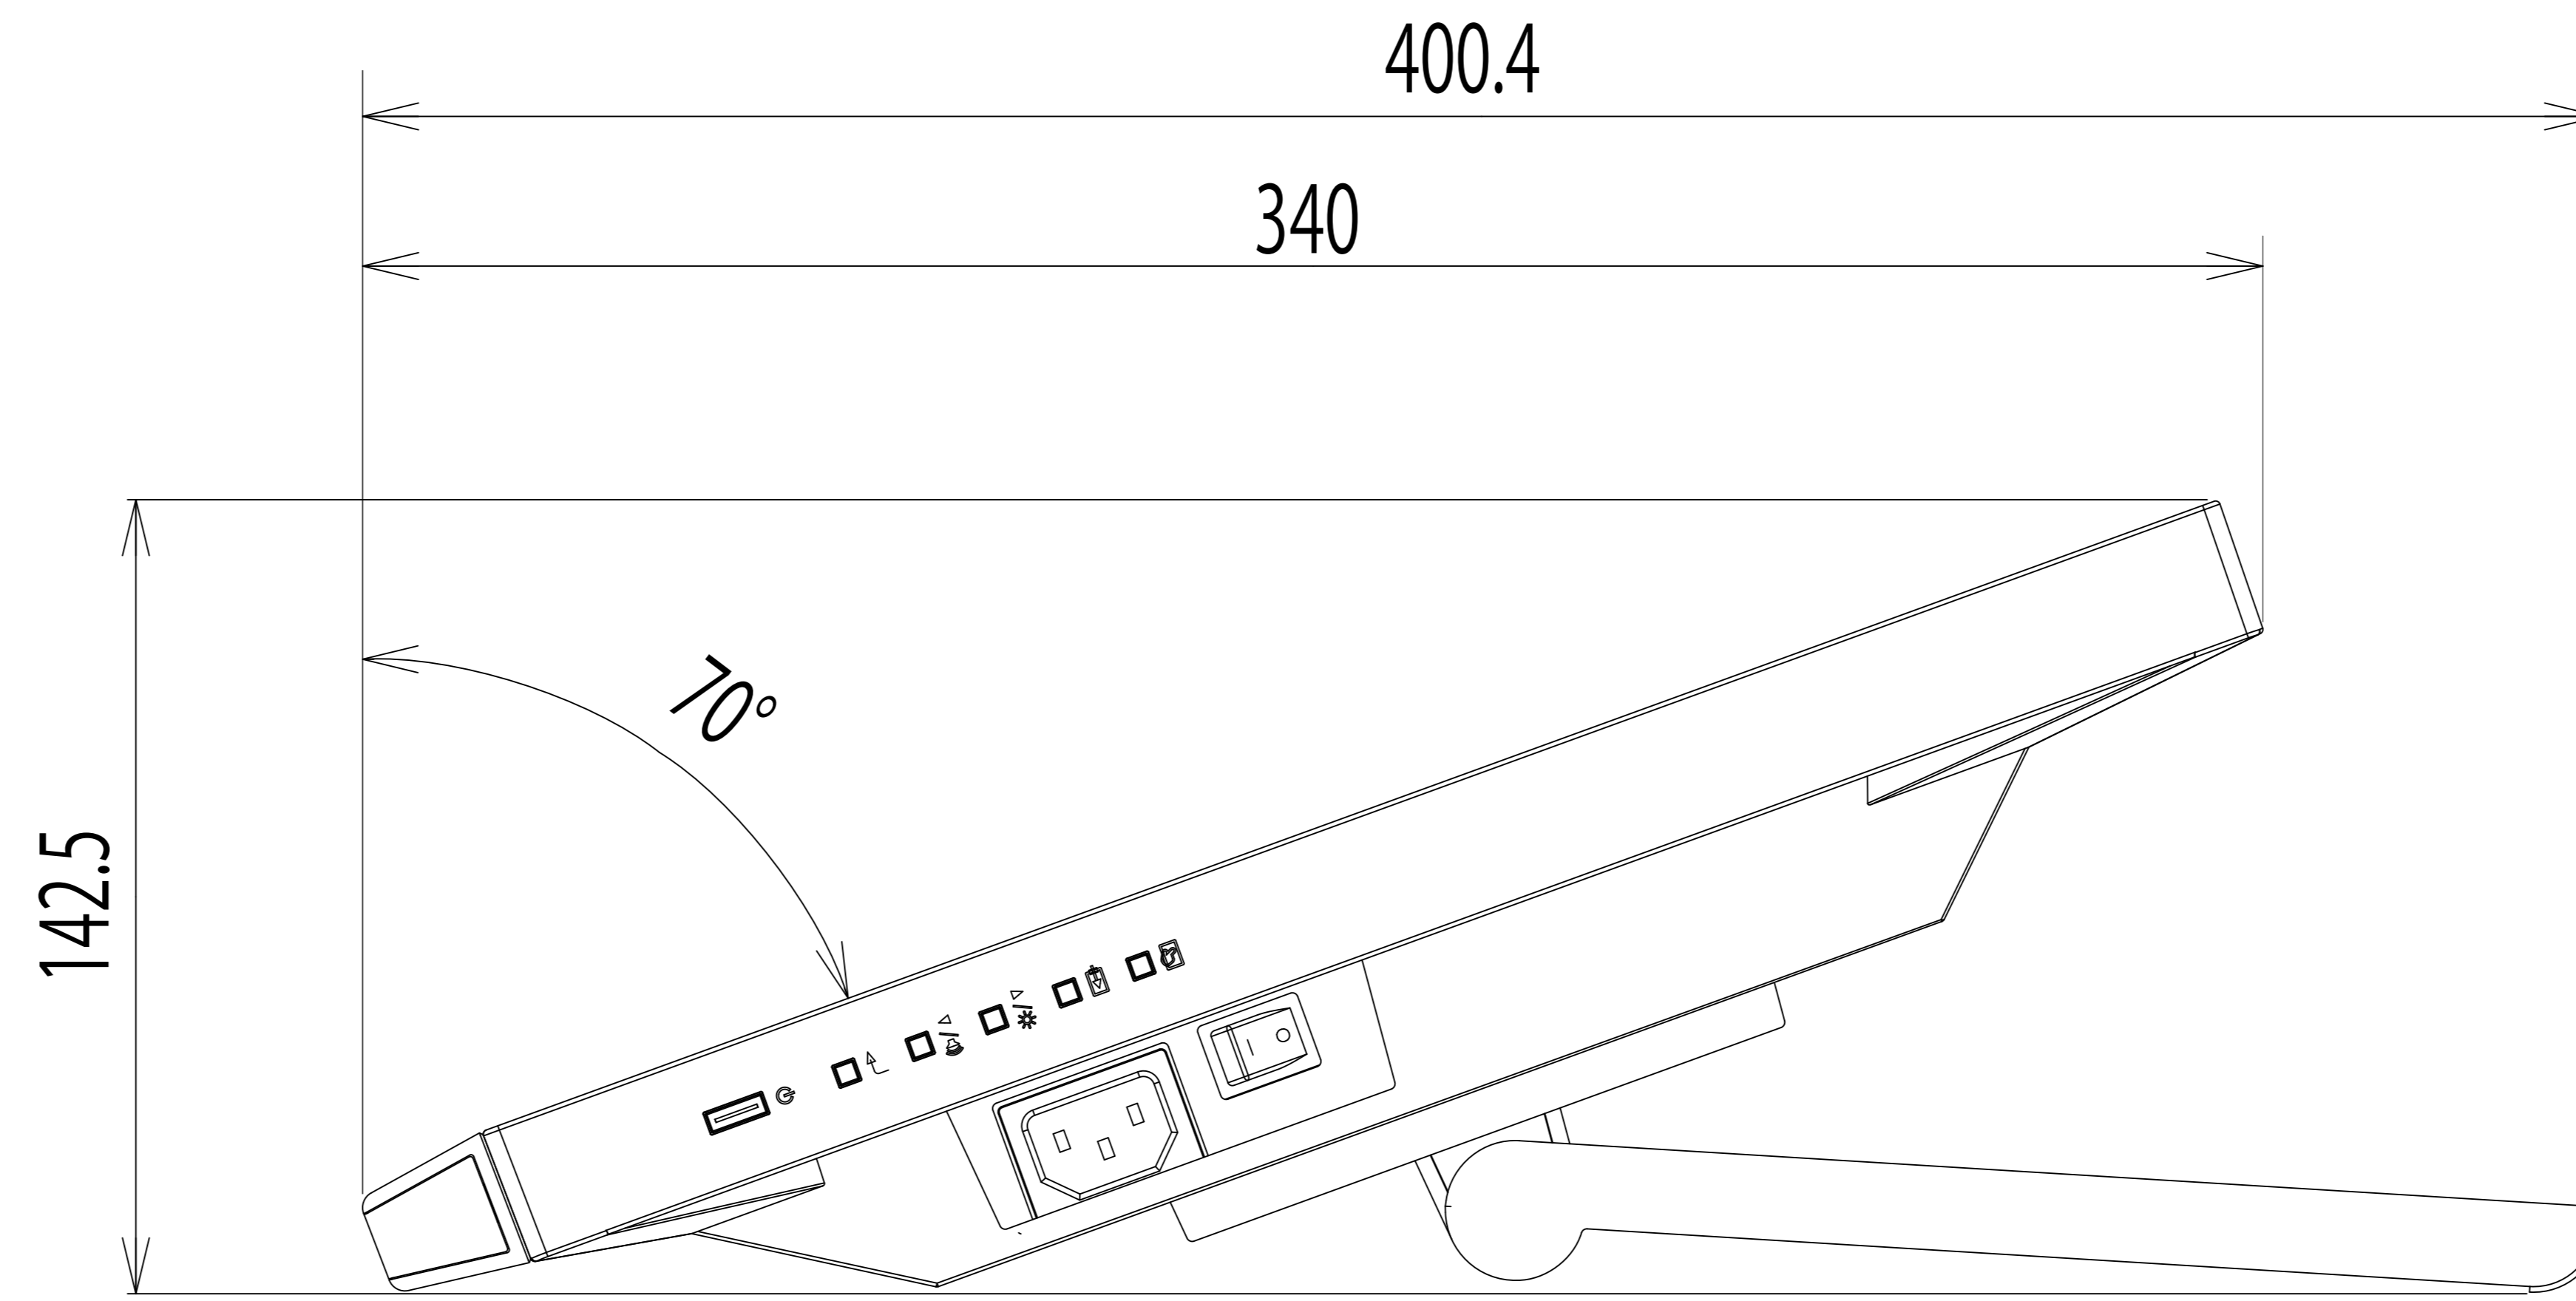

OUTLINE DIMENSIONS

MODEL	FDS1782T
UNIT	mm
EIZO Corporation	

OUTLINE DIMENSIONS

MODEL FDS1782T

UNIT mm

EIZO Corporation