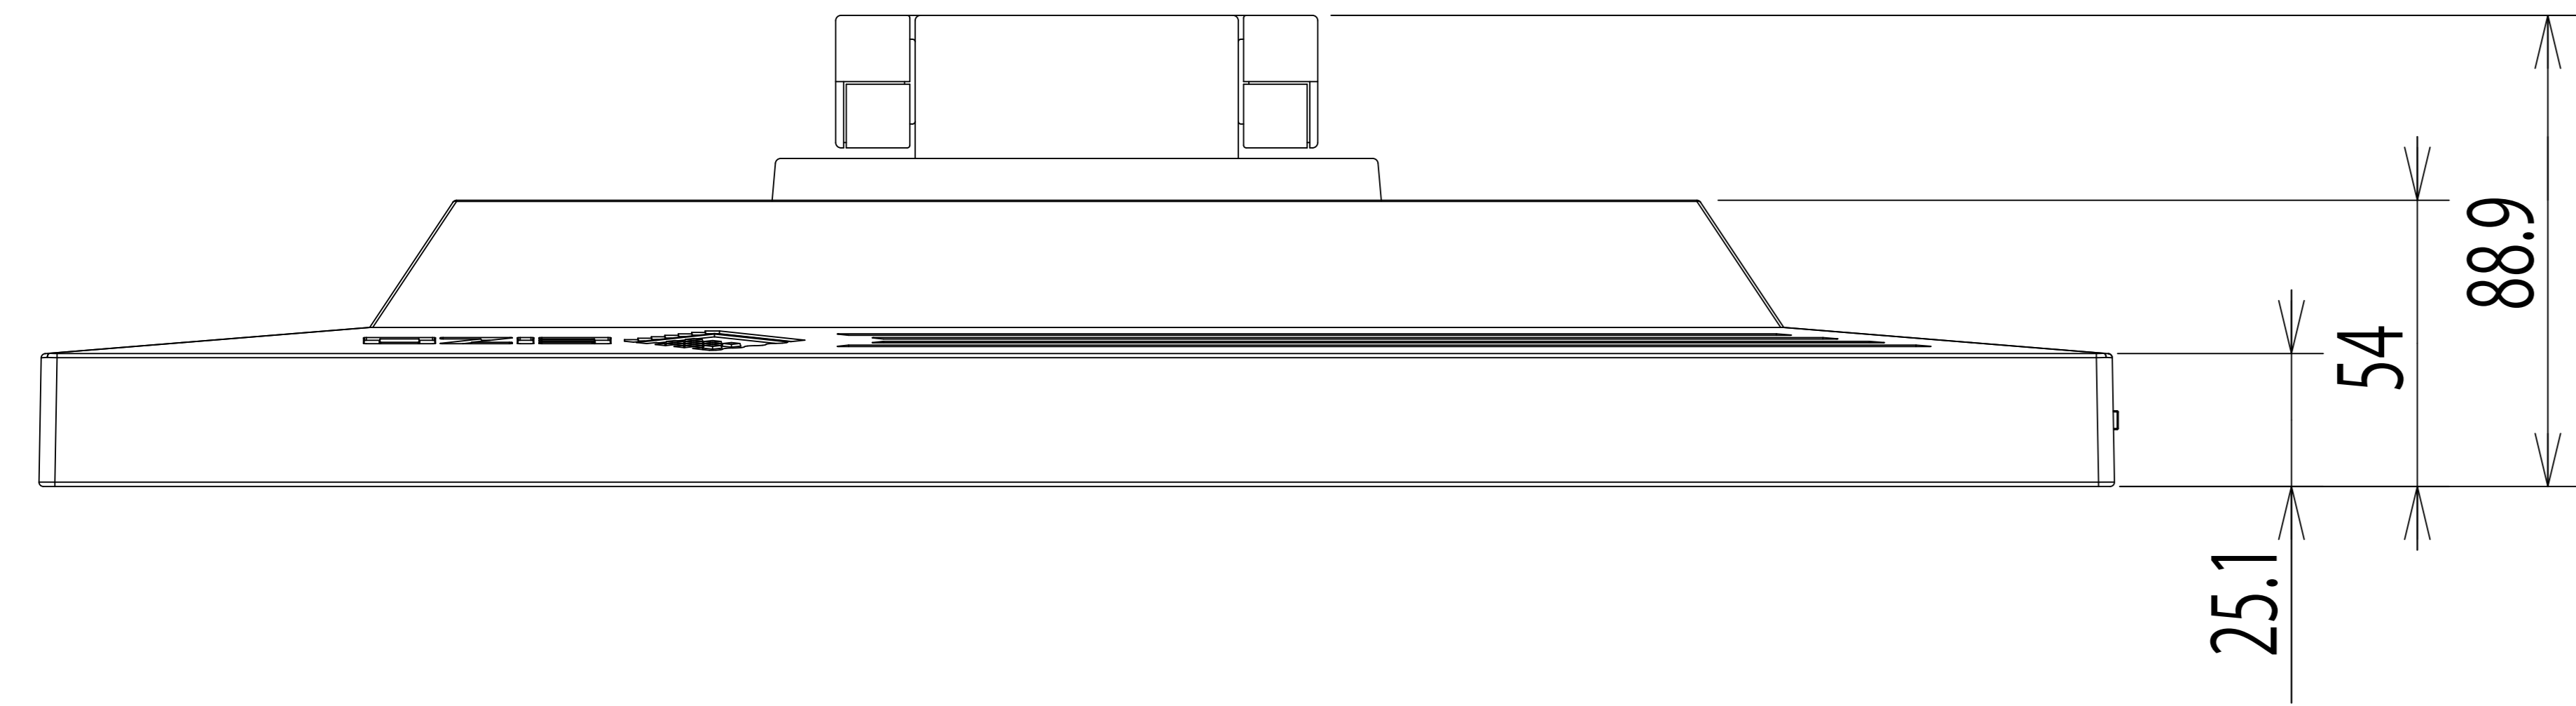

OUTLINE DIMENSIONS

MODEL	FDS1782T
UNIT	mm
EIZO Corporation	

OUTLINE DIMENSIONS

MODEL FDS1782T

UNIT mm

EIZO Corporation