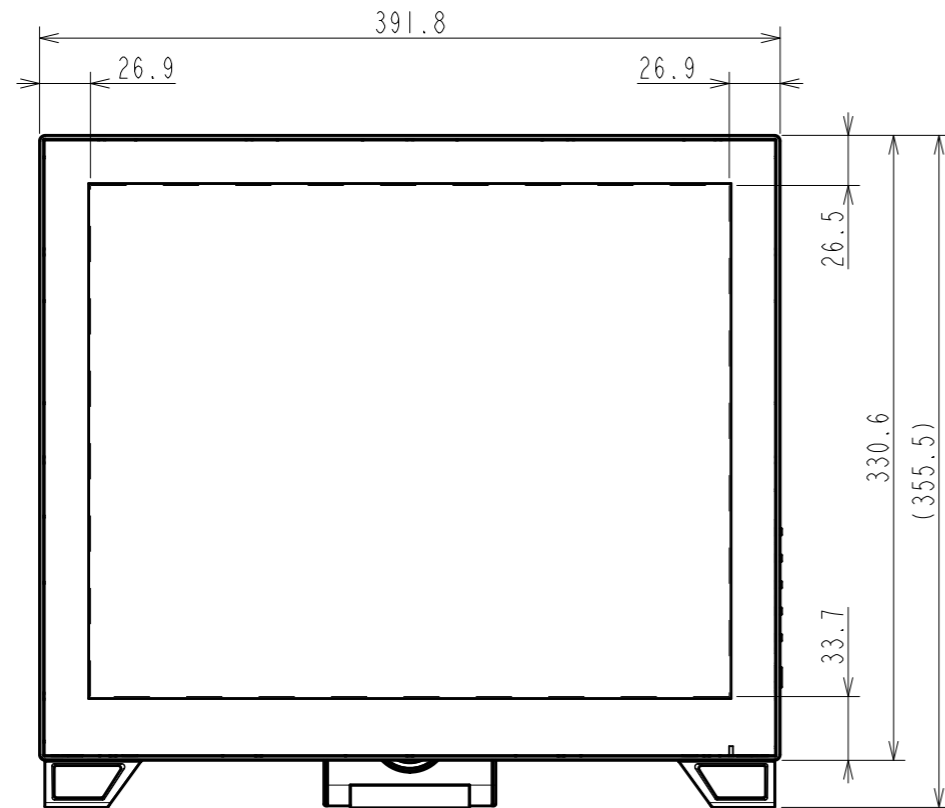

OUTLINE DIMENSIONS

MODEL FDS1783T

UNIT mm

EIZO Corporation

OUTLINE DIMENSIONS

MODEL FDS1783T

UNIT mm

EIZO Corporation