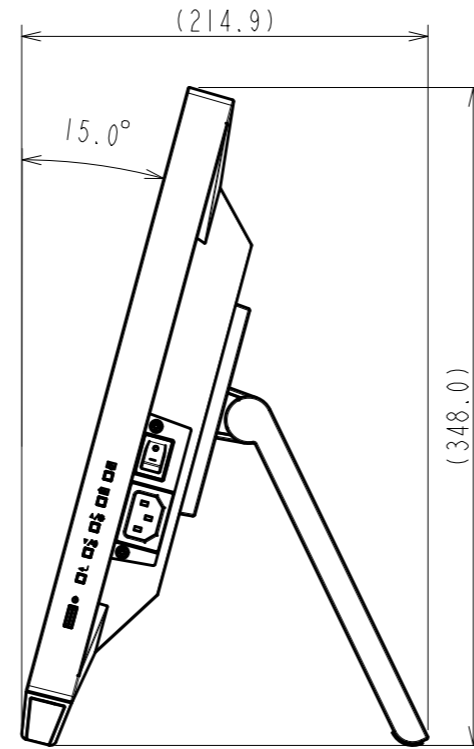

OUTLINE DIMENSIONS

MODEL FDS1783T

UNIT mm

EIZO Corporation

OUTLINE DIMENSIONS

MODEL FDS1783T

UNIT mm

EIZO Corporation