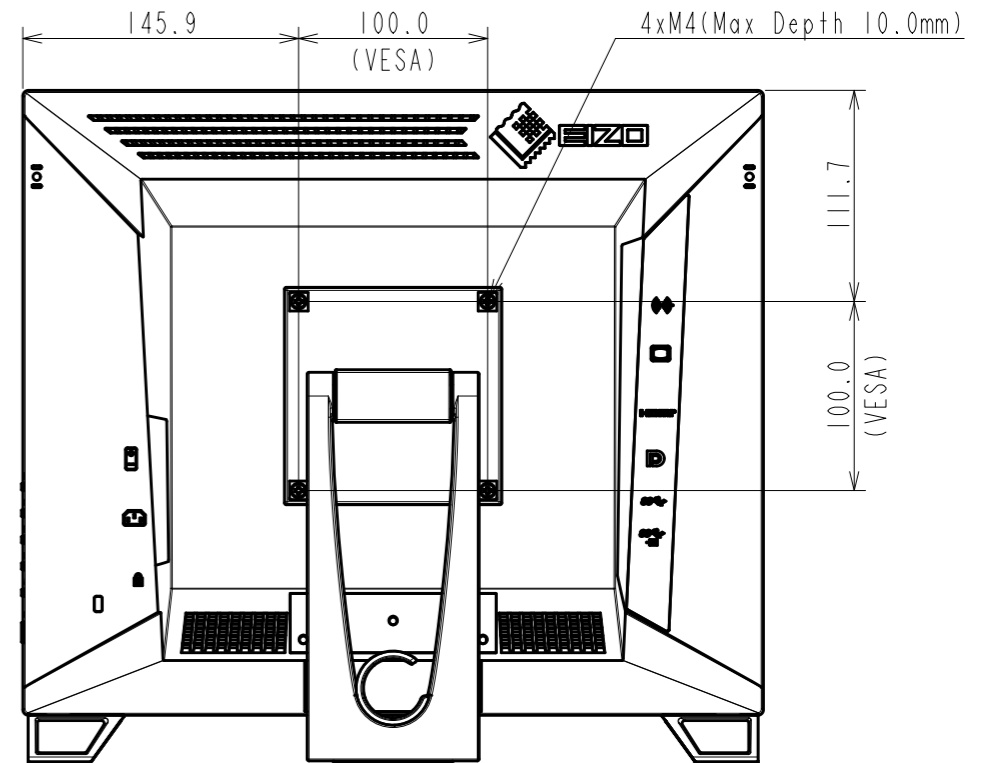

OUTLINE DIMENSIONS

MODEL FDS1783T

UNIT mm

EIZO Corporation

OUTLINE DIMENSIONS

MODEL FDS1783T

UNIT mm

EIZO Corporation