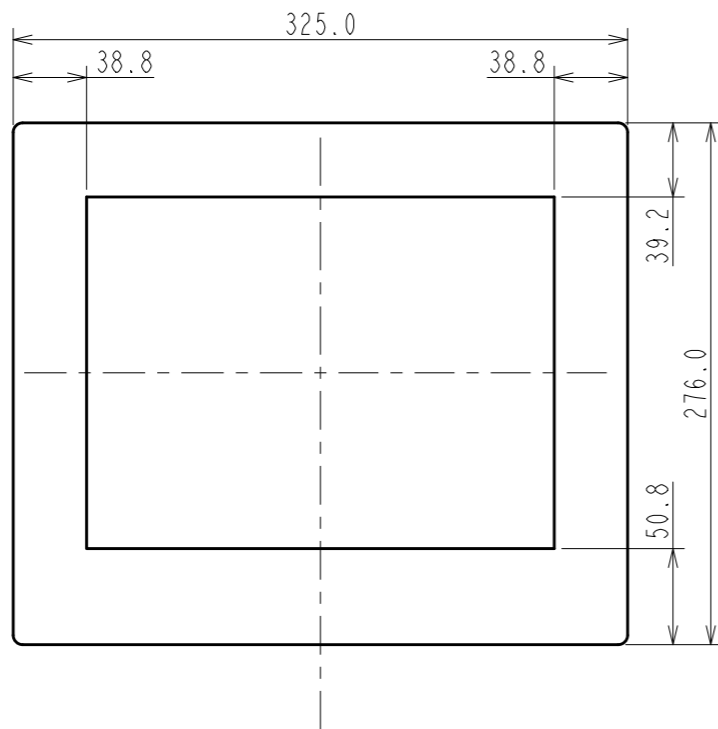

OUTLINE DIMENSIONS

MODEL FDX1204

UNIT mm

EIZO Corporation

FDX1204/-F

OUTLINE DIMENSIONS

MODEL	FDX1204-P
UNIT	mm

EIZO Corporation

FDX1204-P