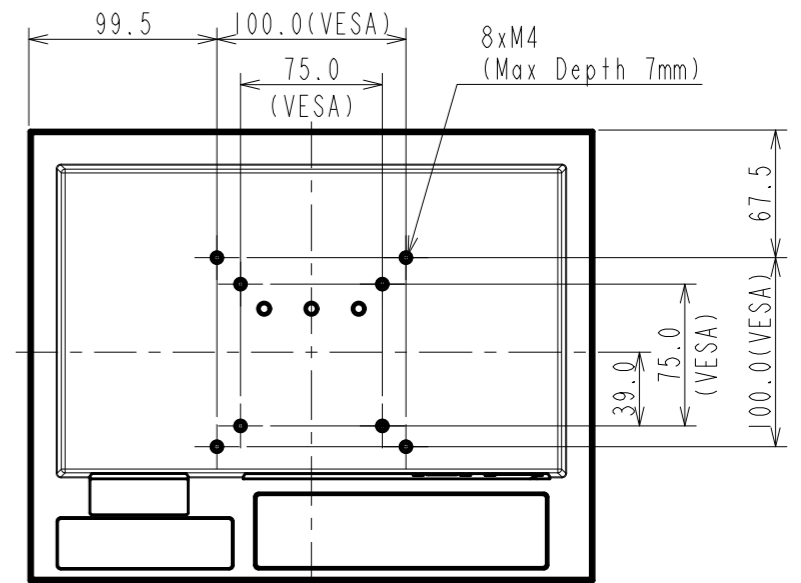

OUTLINE DIMENSIONS

MODEL FDX1204

UNIT mm

EIZO Corporation

FDX1204/-F

OUTLINE DIMENSIONS

MODEL	FDX1204-P
UNIT	mm

EIZO Corporation

FDX1204-P