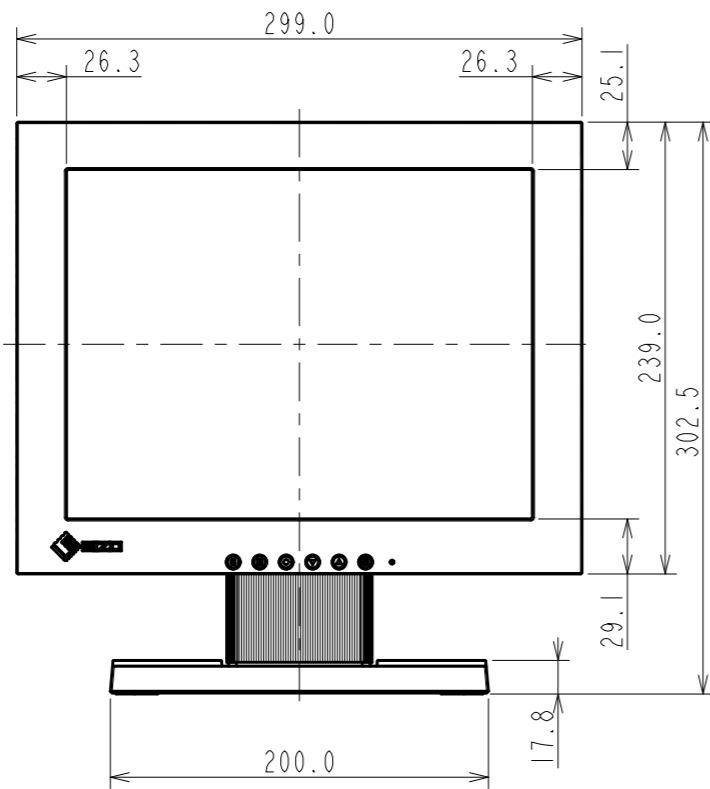

OUTLINE DIMENSIONS

MODEL FDX1204

UNIT mm

EIZO Corporation

FDX1204/-F

OUTLINE DIMENSIONS

MODEL	FDX1204-P
UNIT	mm

EIZO Corporation

FDX1204-P